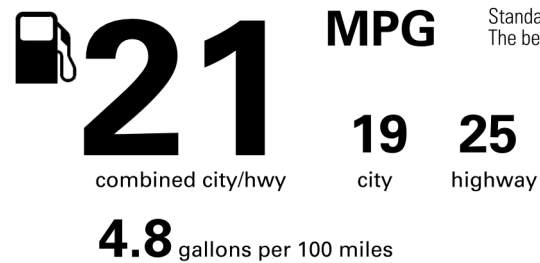

**BASE MANUFACTURER'S SUGGESTED RETAIL PRICE \$55,710.00**

**OPTIONAL EQUIPMENT**

FE	50 STATE EMISSIONS	
MR	Power Tilt/Slide Moonroof	850.00
TD	Tow Tech Package - w/ Trailer Reverse Assist (TRA) Control, Digital Display Rearview Mirror	400.00
2L	Badge- Front Illuminated Dark Chrome	285.00
3T	Roof Rail Cross Bars Gloss Black	420.00
43	Cargo Lights- Interior D-Pillar	375.00
59	Phone Charge USB Cable Kit	70.00
5A	Cargo Cover- Retractable Black	135.00
63	Floor Mats- All Weather- '4Runner'	248.00
8F	Tow Hooks Upgrade - Front - Red	180.00
9V	Accessory Ready LED Lantern	160.00
BM	Bodyside Molding- Color Keyed	260.00
D5	Door Edge Guards- Front Color Keyed	150.00
MF	Mudguards- Fr +Rr Molded Black '4Runner'	175.00
R4	Side Steps- TRD Cast Aluminum Black	1,250.00
R5	Cargo Tray- All Weather '4Runner'	140.00
T9	Badge Inserts- Rr TOYOTA Reflect Black	65.00

Not Original - Copy  
 Created: 2025-11-18 18:27:13 (UTC)

**EPA DOT Fuel Economy and Environment**

**Gasoline Vehicle**

**Fuel Economy**

**You spend \$3,250 more in fuel costs over 5 years** compared to the average new vehicle.