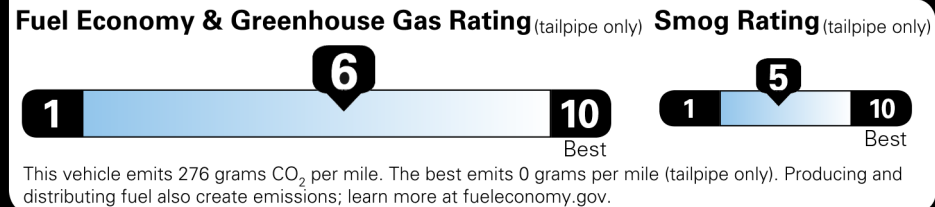

For Full Product Details:
Please Visit Toyota.com/CorollaCross

BASE MANUFACTURER'S SUGGESTED RETAIL PRICE $27,365.00

OPTIONAL EQUIPMENT

FE	50 State Emissions	
2T	All Weather Floor/Cargo Liners	309.00
3T	Cross Bars	330.00
3Y	Rear Bumper Protector	89.00
59	Phone Cables	70.00
5A	Cargo Cover	115.00
BM	Body Side Molding	260.00
D5	Door Edge Guard	165.00
DK	Owner's Portfolio	
MF	Mudguards	160.00

GOVERNMENT 5-STAR SAFETY RATINGS

Overall Vehicle Score Not Rated

Based on the combined ratings of frontal, side and rollover. Should ONLY be compared to other vehicles of similar size and weight.

Frontal Crash Driver Passenger ★★★★★

Based on the risk of injury in a frontal impact. Should ONLY be compared to other vehicles of similar size and weight.

Side Crash Front seat Rear seat ★★★★★

Based on the risk of injury in a side impact.

Rollover Not Rated

Based on the risk of rollover in a single-vehicle crash.

Star ratings range from 1 to 5 stars (★★★★★) with 5 being the highest.
Source: National Highway Traffic Safety Administration (NHTSA)
www.safercar.gov or 1-888-327-4236

EPA DOT Fuel Economy and Environment

Gasoline Vehicle

Fuel Economy
32 MPG Small SUVs range from 14 to 125 MPG. The best vehicle rates 146 MPGe.
31 33
combined city/hwy city highway
3.1 gallons per 100 miles

You save $750
in fuel costs over 5 years compared to the average new vehicle.

Annual fuel cost
$1,550

Actual results will vary for many reasons, including driving conditions and how you drive and maintain your vehicle. The average new vehicle gets 29 MPG and costs $8,500 to fuel over 5 years. Cost estimates are based on 15,000 miles per year at $3.30 per gallon. MPGe is miles per gasoline gallon equivalent. Vehicle emissions are a significant cause of climate change and smog.

fuel economy.gov
Calculate personalized estimates and compare vehicles

Created on 2026-04-04 10:22:12 (UTC)

MANUFACTURER'S SUGGESTED RETAIL PRICE[†]	$28,863.00
DELIVERY, PROCESSING AND HANDLING FEE	1,450.00
TOTAL SUGGESTED RETAIL PRICE	$30,313.00

[†]Manufacturer's suggested retail price excludes delivery processing and handling fees, license and title fees, applicable federal, state and local taxes, and dealer and distributor options and accessories.

Delivered by Truck to: 16005
GREEN'S TOY. OF LEXINGTON
630 NEW CIRCLE ROAD, N.E
LEXINGTON KY40505

TML1E1N2S0F0W0